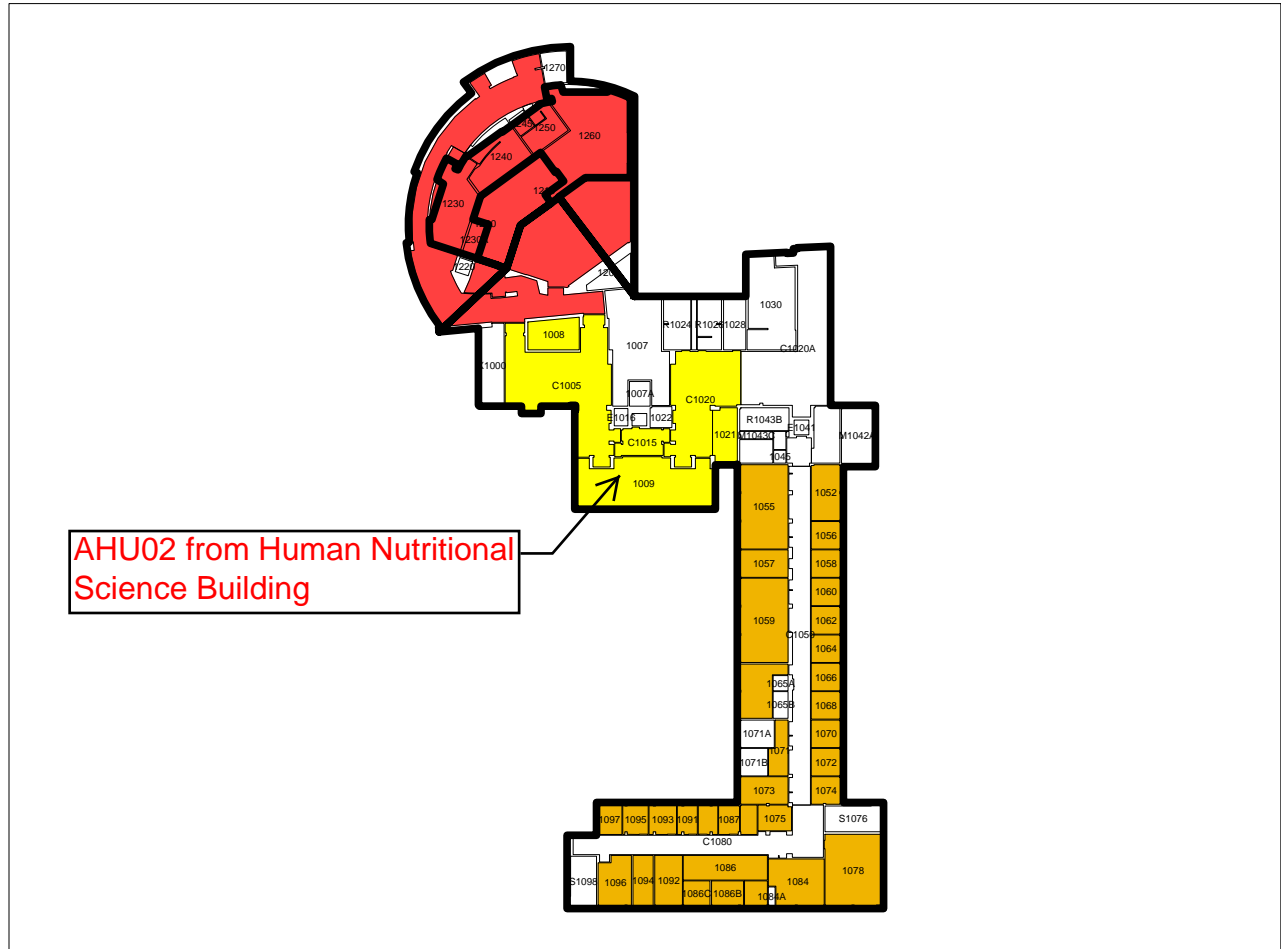

LEBARON 1 (Air Handlers)

SCALE 1 : 934